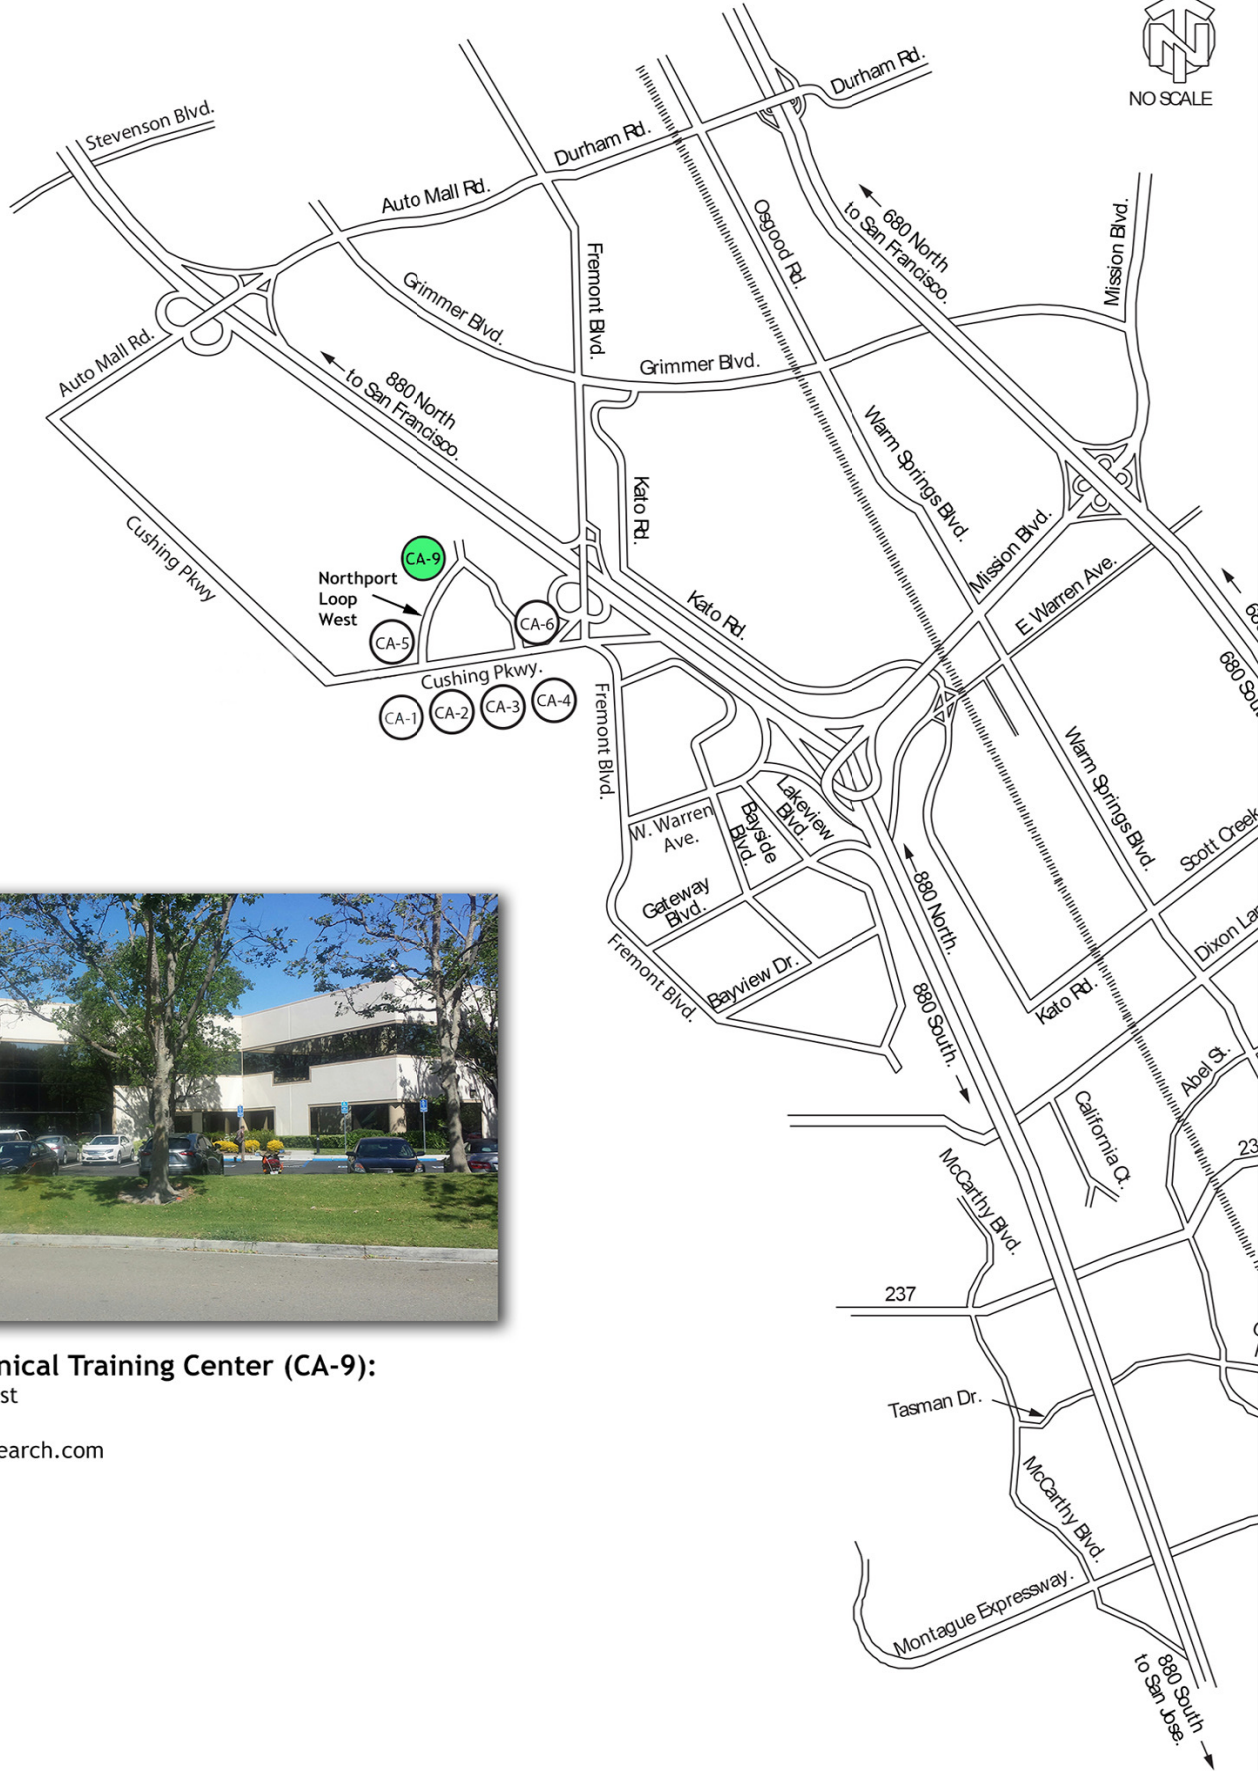

Lam Research Corporation Campus Map - Cushing Parkway

NO SCALE

Lam Research Technical Training Center (CA-9):

45365 Northport Loop West
Fremont, CA 94538
training.fremont@lamresearch.com