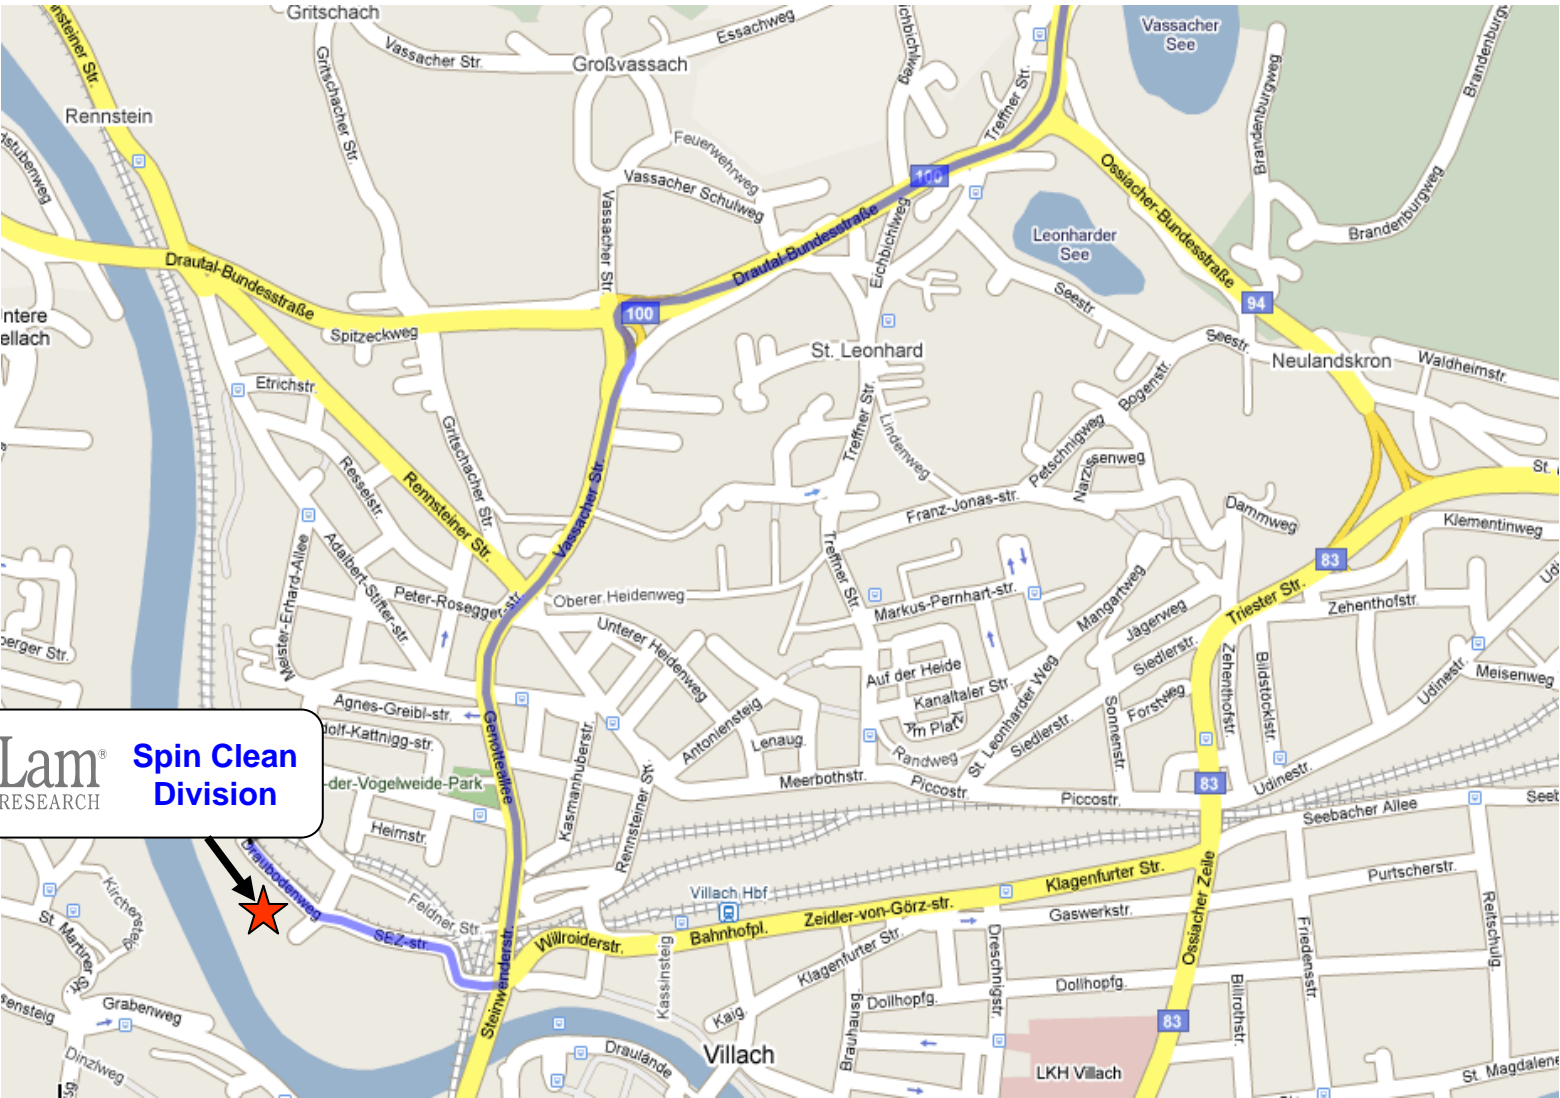

Lam Research Villach Training Center

SEZ Strasse, 1

Villach, 9500, Austria

 **Spin Clean Division**